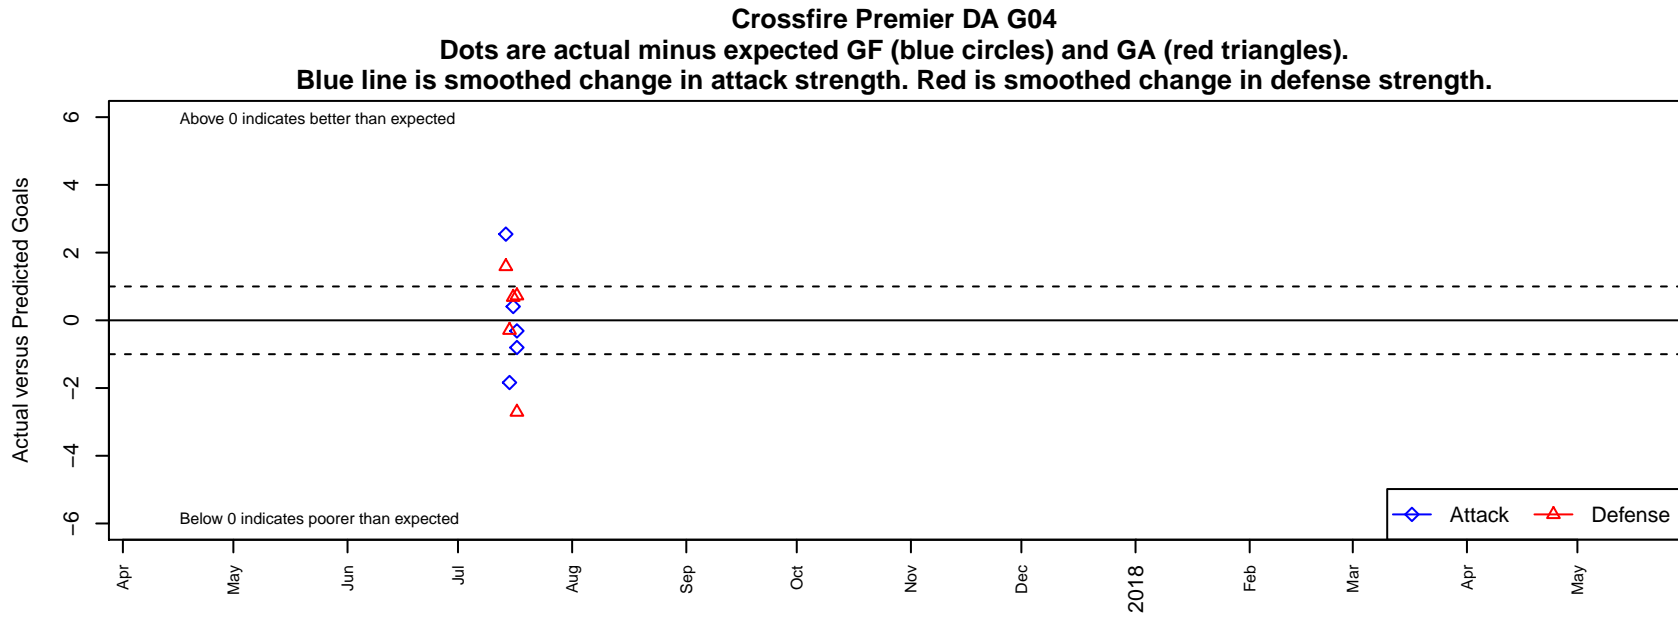

Crossfire Premier DA G04

Crossfire Premier
Redmond, WA
G04 total strength=1878
attack=63.19 defense=27.78

alt names used:

Venues played:
2017 Nike Crossfire Challenge Super Group U'

date	home		away		venue	pred.home	pred.away
2017-07-17	Crossfire Premier DA G04	3	Three Rivers SC Black G03	0	2017 Nike Crossfire Challenge Super Grou	3.31	0.73
2017-07-17	Crossfire Premier DA G04	2	Crossfire OR United ECNL G03	4	2017 Nike Crossfire Challenge Super Grou	2.80	1.29
2017-07-16	WPFC Black G03	0	Crossfire Premier DA G04	3	2017 Nike Crossfire Challenge Super Grou	0.68	2.59
2017-07-15	Crossfire Premier DA G04	1	FWFC Blue G03	1	2017 Nike Crossfire Challenge Super Grou	2.84	0.71
2017-07-14	Crossfire Premier DA G04	5	PacNW Maroon G03	0	2017 Nike Crossfire Challenge Super Grou	2.45	1.59